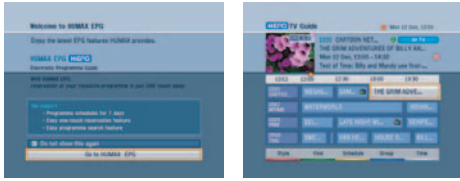

New

IR-ACE II BLACK/XD-200

Digital Satellite Receiver

Free 2 month ORBIT package included with IR-ACE II XD-200

irdeto

Enjoy digital Irdeto encrypted broadcasting with the high technology led by HUMAX

Free Al Jazeera Sports 1&2 included.

HUMAX
EASY DIGITAL

HEPG HUMAX EPG (Electronic Programme Guide)

View the 7-day schedules of TV programmes supported by HUMAX only. You can search and reserve TV programmes easily.

HUMAX AUTO SEARCH : Quick & Easy Installation

Don't worry about your satellite connection. IR-ACE II detects satellites automatically and searches faster using the HUMAX engine.

HUMAX OTA (Over-The-Air)

IR-ACE II XD-200 detects automatically new SW when power turns on. And receives new SW from NileSat & NoorSat (ORBIT).